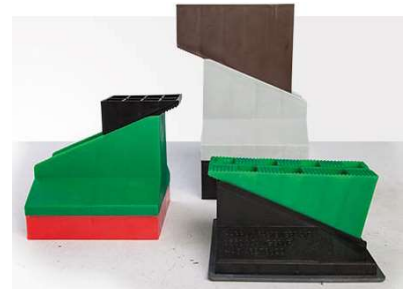

FLOORING WEDGE SYSTEM

Top Wedges	Item no.	EAN no.	Size mm	Quantity