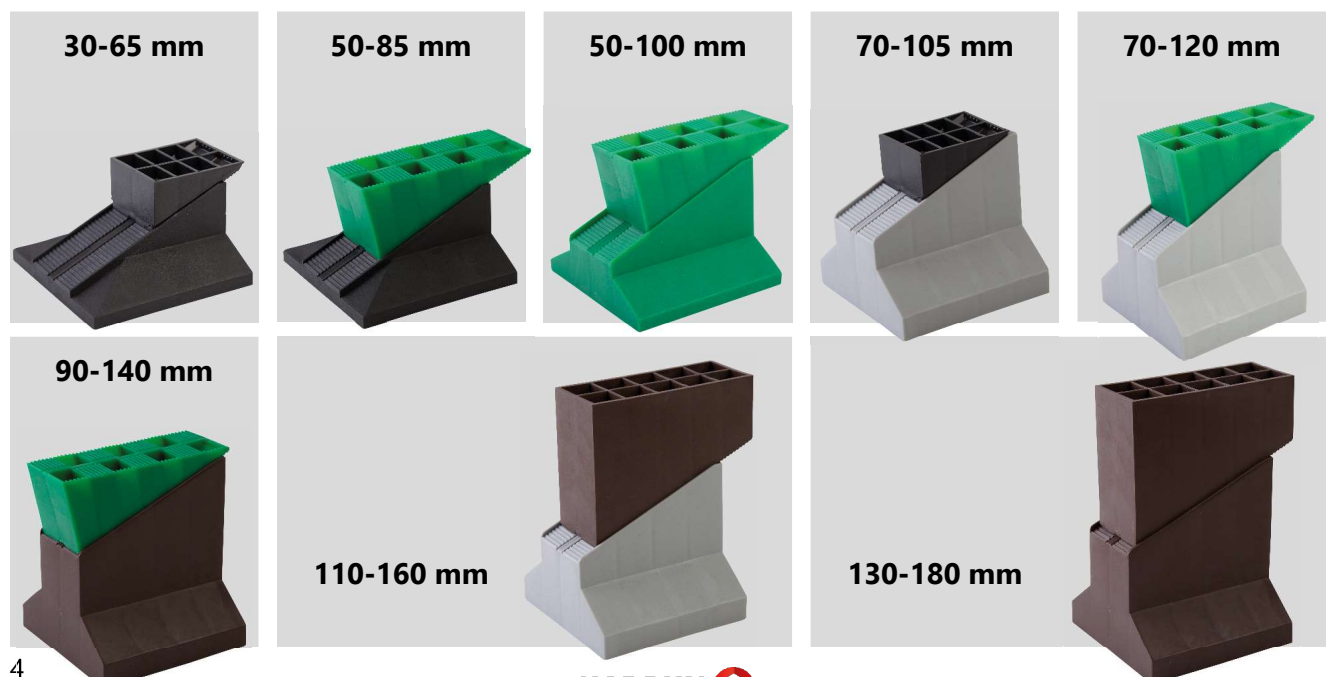

10834	5708337040045	100x43x50	108 pcs
	10836	5708337040052	100x43x70	72 pcs
	10838	5708337040069	100x43x90	45 pcs
	10839	5708337040076	100x43x110	36 pcs