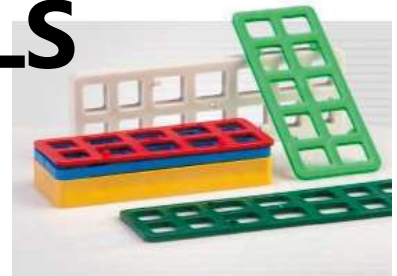

ADJUSTMENT PANELS

80x50 mm	Top Load	Item no.	EAN no.	Size mm	Qty
	2 T	10788	5708337010017	80x50x2	500 pcs
	6 T	10787	5708337010062	80x50x2	500 pcs
	2 T	10791	5708337010024	80x50x3	500 pcs
	6 T	10790	5708337010079	80x50x3	500 pcs
	2 T	10794	5708337010031	80x50x5	500 pcs
	6 T	10793	5708337010086	80x50x5	500 pcs
	2 T	10798	5708337010178	80x50x7	500 pcs
	6 T	10797	5708337010116	80x50x7	500 pcs
	2 T	10770	5708337010048	80x50x10	500 pcs
	6 T	10769	5708337010093	80x50x10	450 pcs
	2 T	10778	5708337010185	80x50x15	250 pcs
	6 T	10777	5708337010123	80x50x15	250 pcs
	2 T	10785	5708337010055	80x50x20	250 pcs
	6 T	10784	5708337010109	80x50x20	250 pcs
	2 T	12451	5708337124516	80x50x30	200 pcs
	6 T	12454	5708337124547	80x50x30	180 pcs
	2 T	12711	5708337127111	80x50x50	100 pcs

Mix Assortment

The Adjustment Panels is also available in Mix Boxes; PRO and Handy, and in DIY Bags. The complete Mix Assortment is shown at the pages 16 through 27.

ADJUSTMENT PANELS LONGER VERSIONS

120x50 mm Top Load	Item no.	EAN no.	Size mm	Qty
--------------------	----------	---------	---------	-----