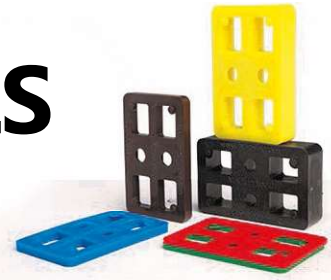

ADJUSTMENT PANELS